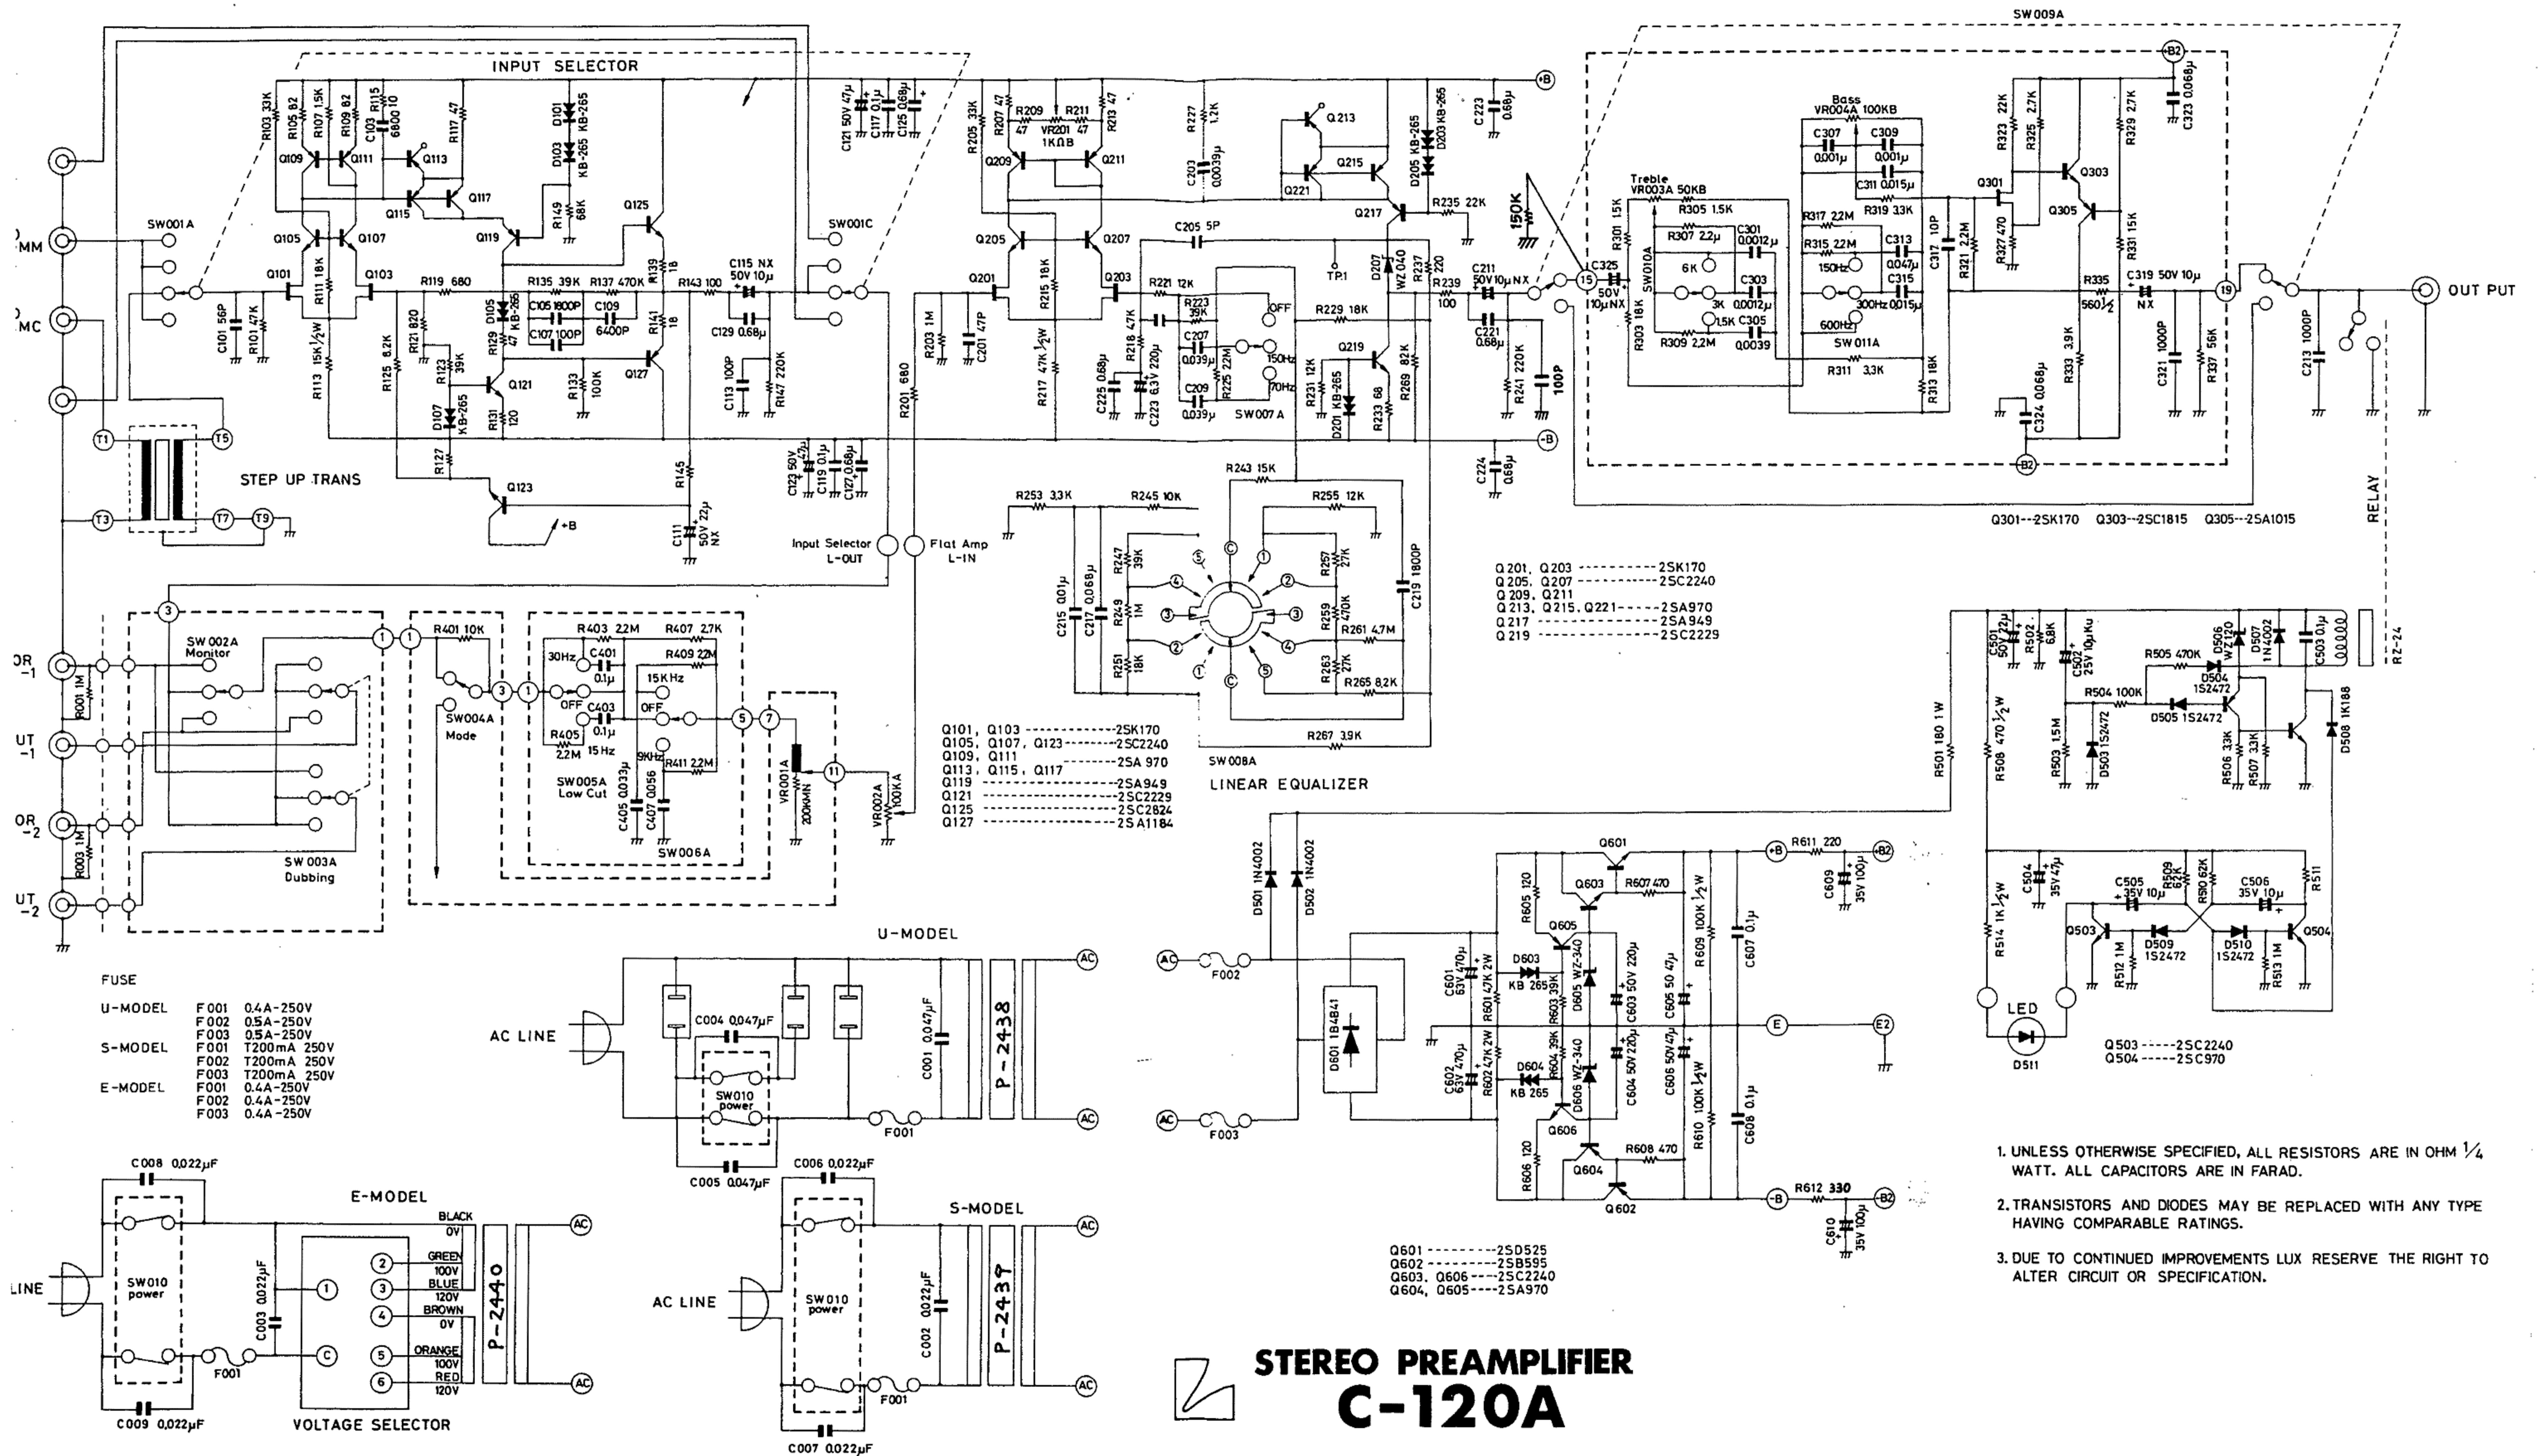

HiFi ENGINE®

For more Hi-Fi manuals and set-up information
please visit www.hifiengine.com

STEREO PREAMPLIFIER C-120A

1. UNLESS OTHERWISE SPECIFIED, ALL RESISTORS ARE IN OHM 1/4 WATT. ALL CAPACITORS ARE IN FARAD.
2. TRANSISTORS AND DIODES MAY BE REPLACED WITH ANY TYPE HAVING COMPARABLE RATINGS.
3. DUE TO CONTINUED IMPROVEMENTS LUX RESERVE THE RIGHT TO ALTER CIRCUIT OR SPECIFICATION.